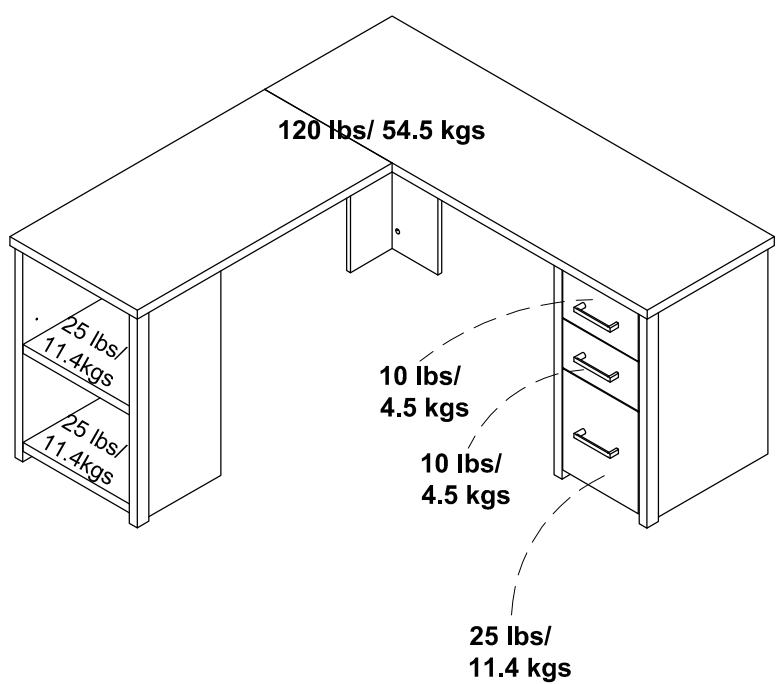

Exeter Desk

9537333COM, 9537335COM

Wood Breakdown:
 PB 84.4% & MDF 11.6%.
 Total storage: 14.2 cubic feet

Overall Product Size:
 58.5" W x 58.5" D x 29.2" H
 148.6cm W x 148.6cm D x 74.3cm H

Maximum Weight Capacities
 Unit Weight: 108.5lbs. (49.3 kg)