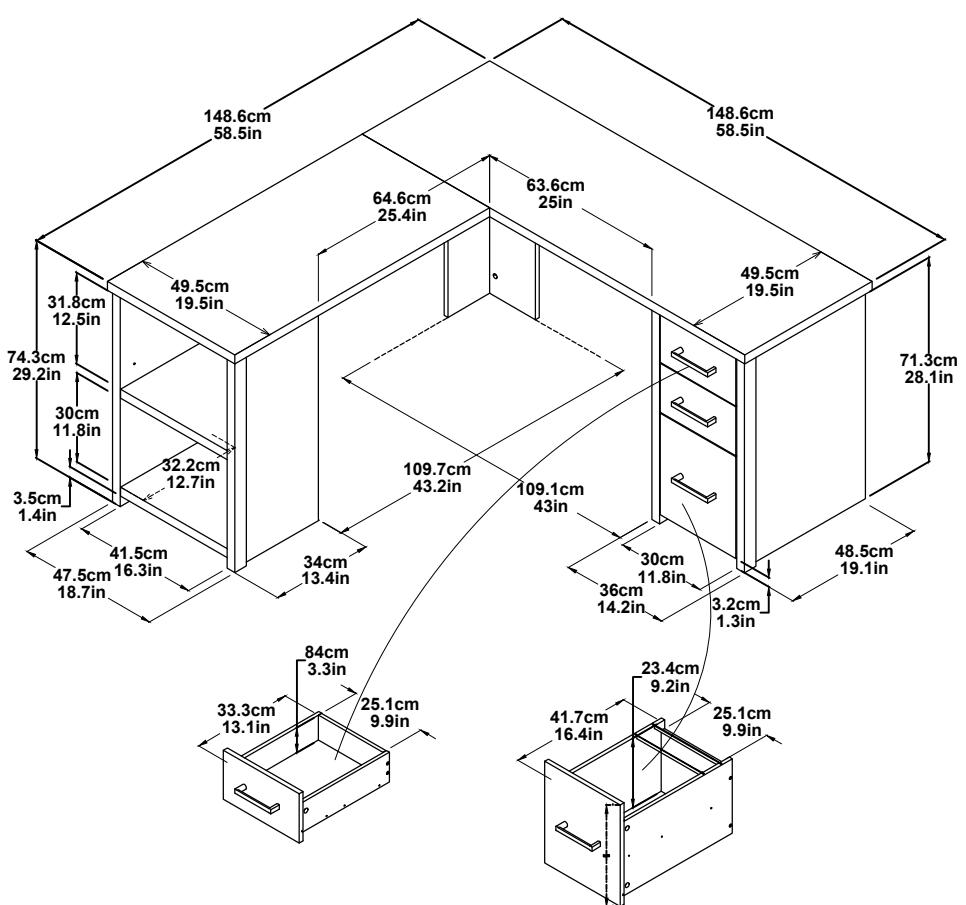

Exeter Desk

9537333COM, 9537335COM

Wood Breakdown:
 PB 84.4% & MDF 11.6%.
 Total storage: 14.2 cubic feet

Overall Product Size:
 58.5" W x 58.5" D x 29.2" H
 148.6cm W x 148.6cm D x 74.3cm H

Maximum Weight Capacities
 Unit Weight: 108.5lbs. (49.3 kg)